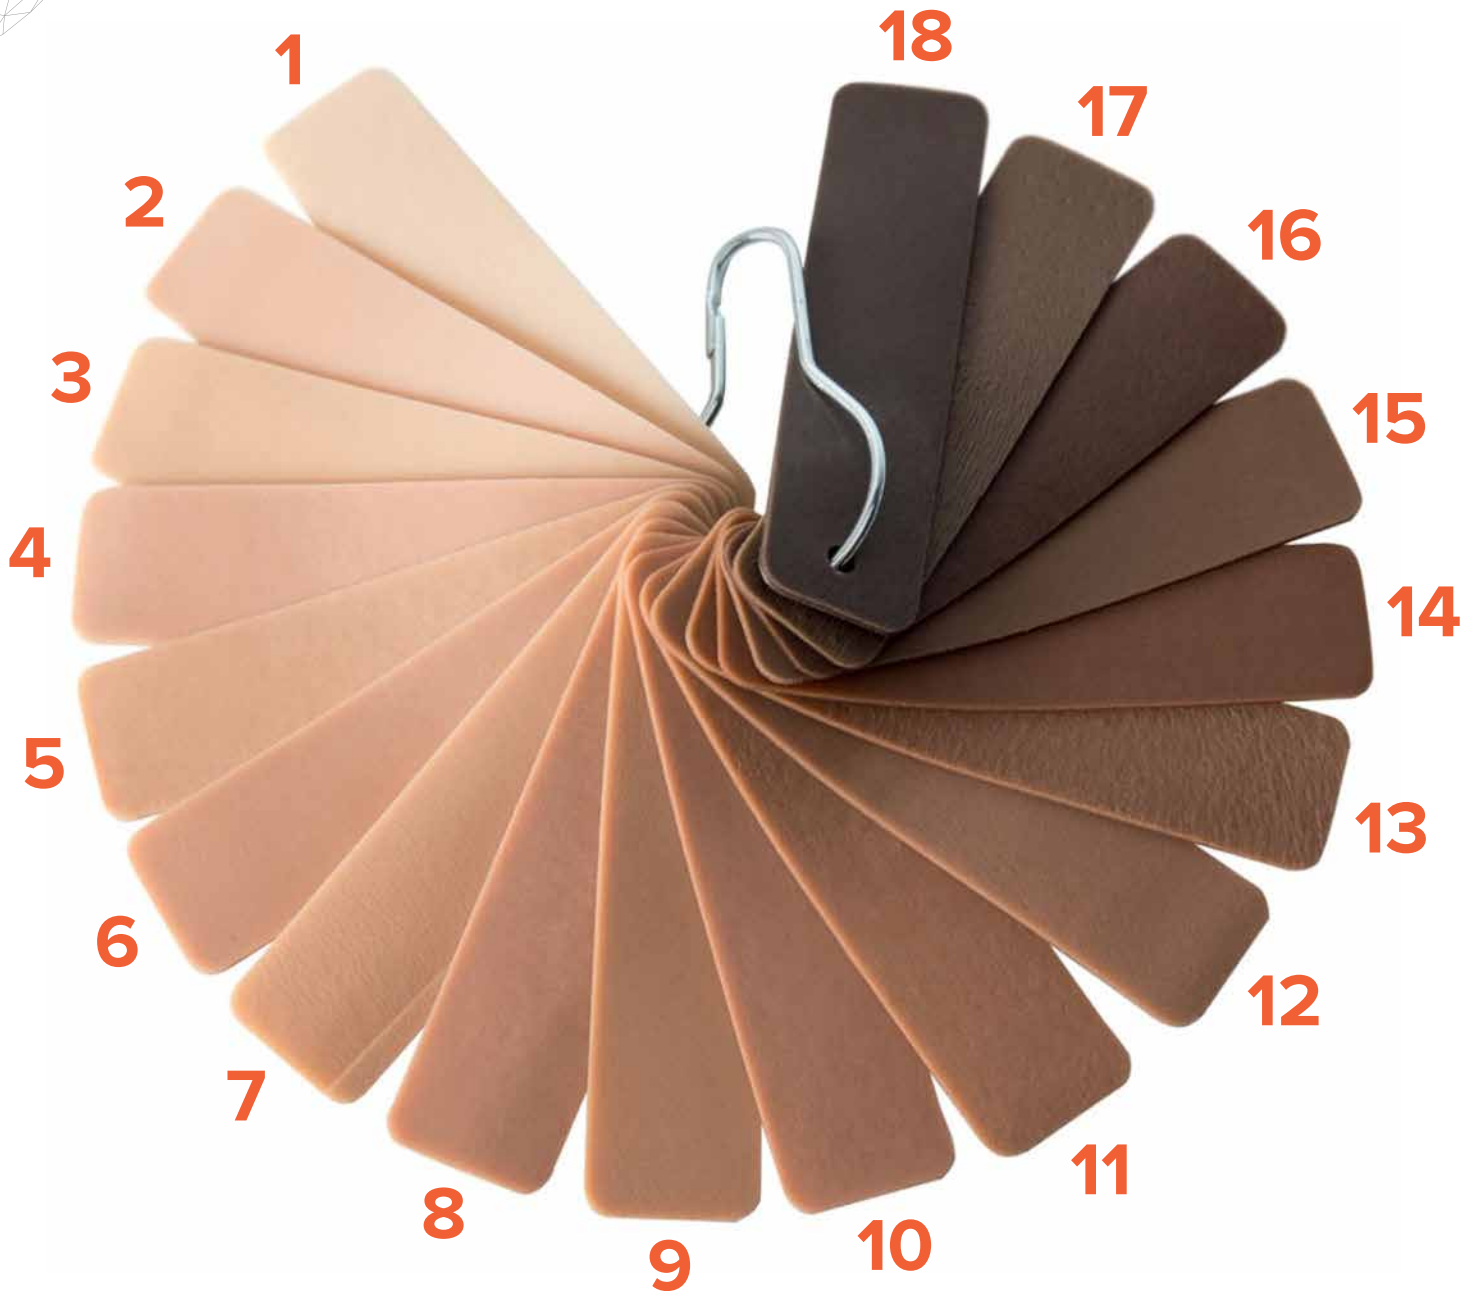

Partial Hand

Ottobock Color Swatch Reference

NOTE: For demonstration purpose only. Please refer to actual lamination color swatch sample. Variation in color may occur.